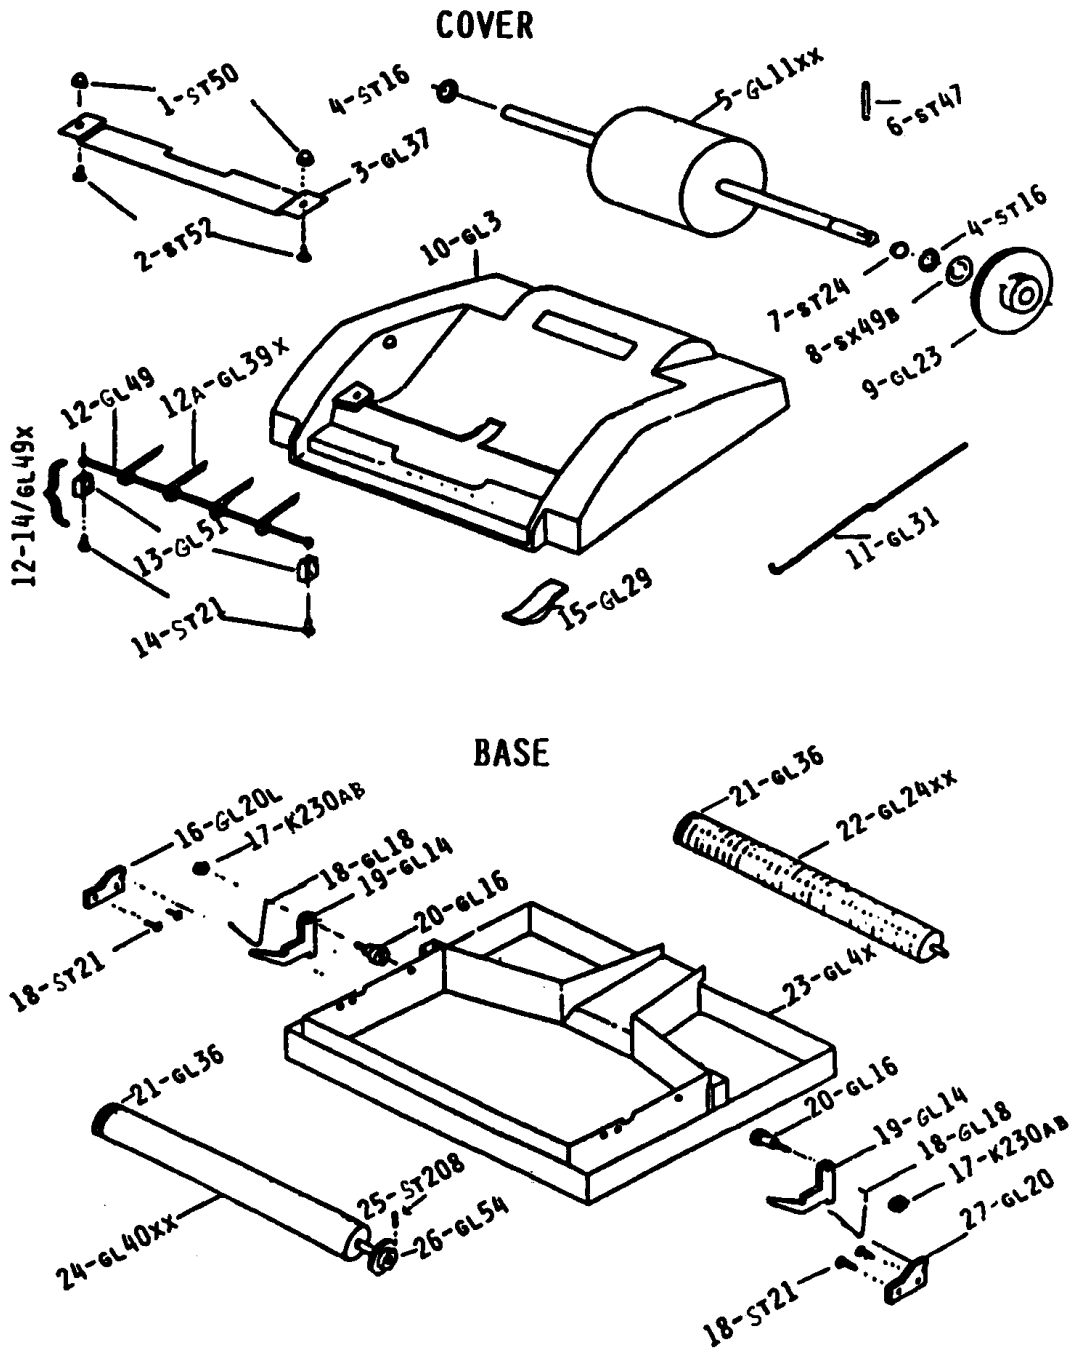

ABC

LABEL PRO[®] 5.5H SCHEMATIC

The Gluefast Company, Inc.
3535 Route 66, Building #1, Neptune, NJ 07753 USA
Telephone 732-918-4600 / FAX 732-918-4646 / E-mail info@gluefast.com